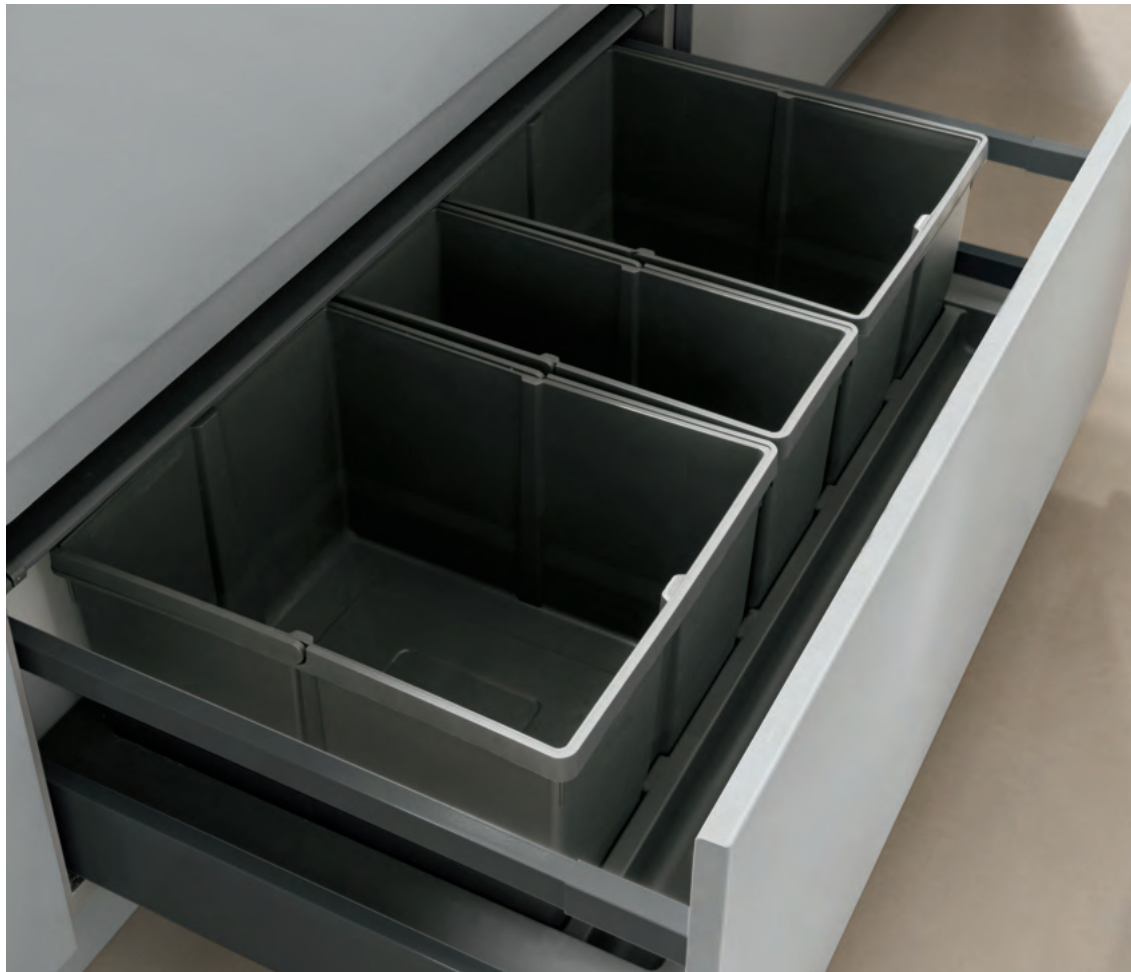

ENMSC00480

48 cm

Sink cabinet with dark grey
waste bin

AESCA06000D

60 / 90 cm

Sink cabinet with 2 high drawers
and dark grey waste bin

AESCA090K1D

60 / **90** cm