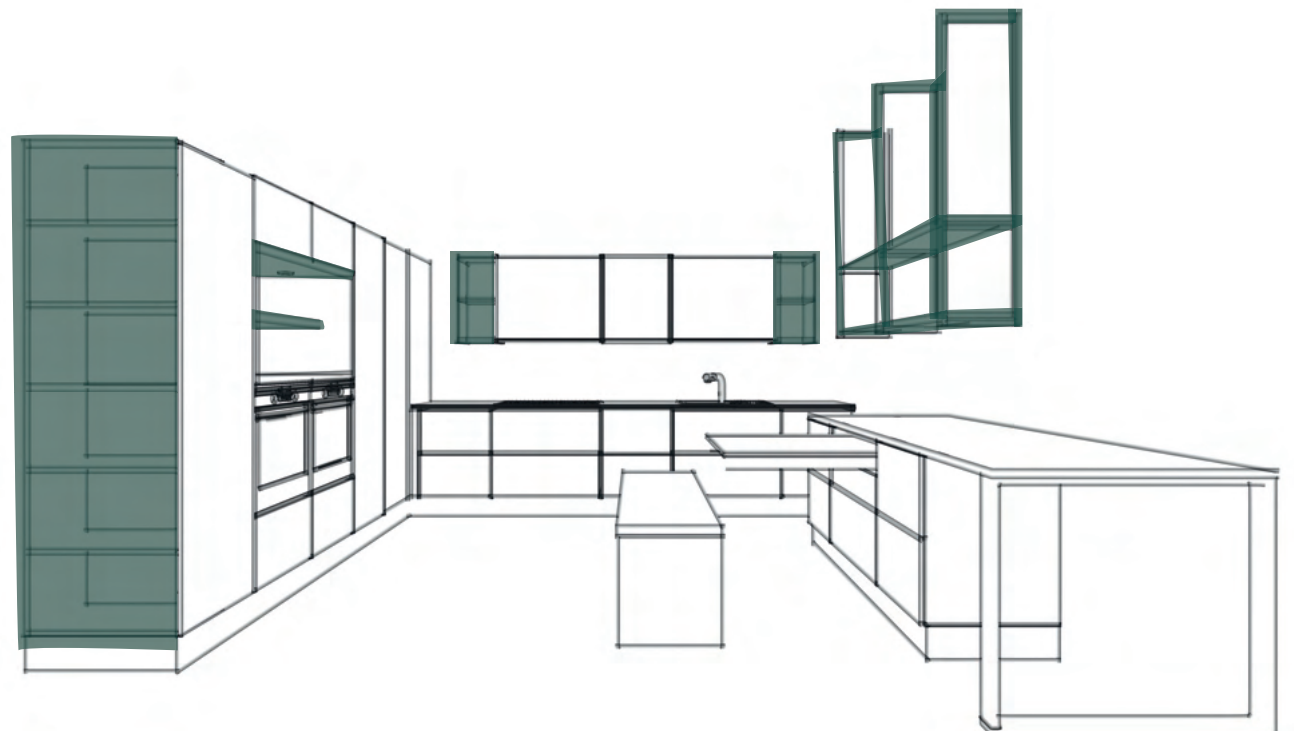

 115 cm

COMPLEMENTARIES

SHELVING SYSTEMS

OVER COUNTER ACCESSORIES

LIGHTINGS

SHELVING SYSTEMS

Vertical box shelf

ARB301021

60 / 72 / **102** / 128 / 200 cm

Vertical box shelf

ARB302000

60 / 72 / 102 / 128 / **200** cm

Vertical box shelf

ARB307202

60 / **72** / 102 / 128 / 200 cm

Horizontal box shelf